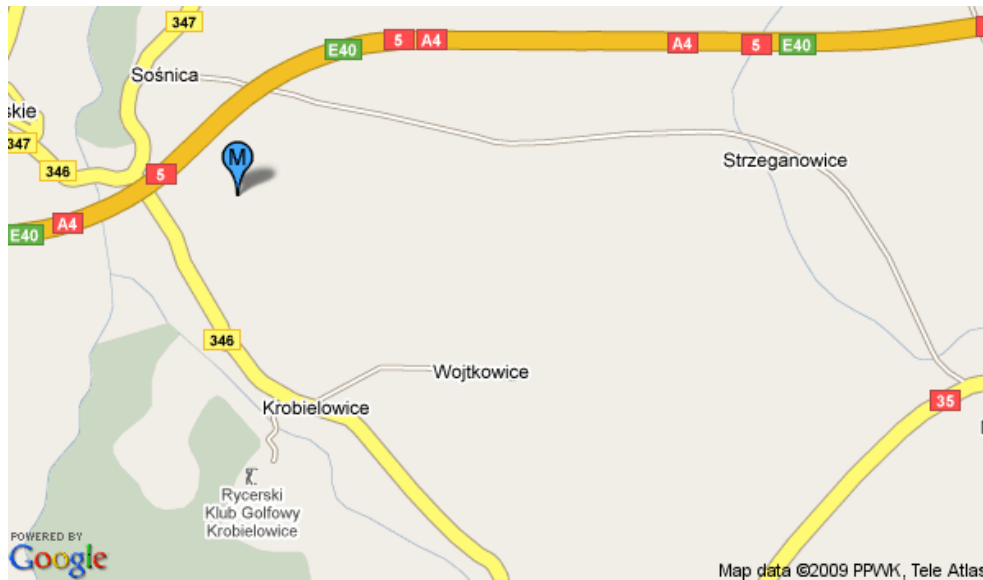

Description

ProLogis Park Wrocław IV is a modern distribution center located in Kąty Wrocławskie in the vicinity of the A4 motorway. The building is rather for large tenants interested in leasing a minimum of several thousands of sq.m of storage space. The park is perfect for large logistics center.

Joanna Sinkiewicz
 +48 (0) 722 202 011
joanna.sinkiewicz@eur.cushwake.com
 Cushman & Wakefield Polska Sp. z o.o.
 Metropolitan, Plac Piłsudskiego 1
 00-078 Warszawa

Location

ProLogis Park Wrocław IV is located in Kąty Wrocławskie, next to the A4 motorway. Distance from Wrocław is approx. 20 km.