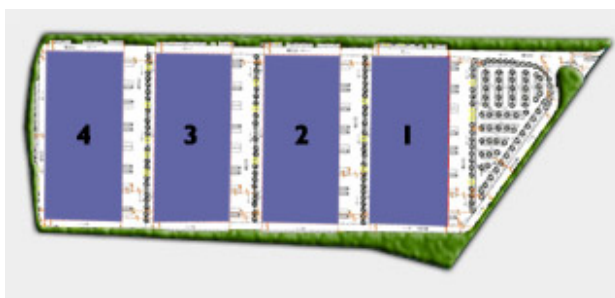

For lease	<a href="#">check at industrial.pl</a>	Existing space	<a href="#">check at industrial.pl</a>
Available from	<a href="#">check at industrial.pl</a>	Park target area	<a href="#">check at industrial.pl</a>
Minimum unit	<a href="#">check at industrial.pl</a>	Space under construction	<a href="#">check at industrial.pl</a>

### Description

Tiner Logistics Center is warehouse centre with destination for production and distribution centres. The smallest storage units, offered for rent, from 2,500 m2, in addition, all units have a possibility to arrange offices and social services upon request of tenant.